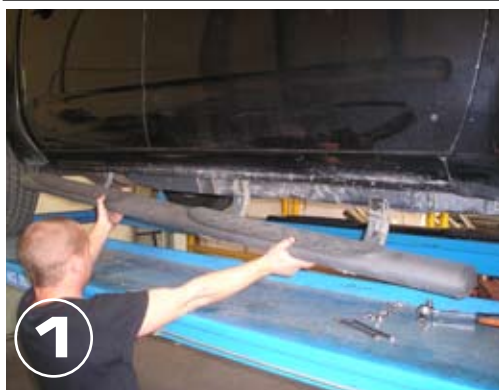

GB

**FITTING
INSTRUCTIONS**

1. Remove the original sidesteps if necessary (picture 1)
2. Fit E in the bolts shown in picture 2 using B,C,D as shown in picture 3.
3. Fit the brackets welded on the accessory on E using A,B,C,D as shown in picture 4.
4. Tighten all the bolts.

ITA

**ISTRUZIONI DI
MONTAGGIO**

1. Se necessario rimuovere le pedane originali foto 1.
2. Montare le staffe E sui bulloni indicati in foto 2 utilizzando B,C,D come indicato in foto 3.
3. Montare le staffe sadate sull'accessorio su E utilizzando A,B,C,D come indicato in foto 4.
4. Serrare tutta la bulloneria.

FR

**INSTRUCTIONS DE
MONTAGE**

1. *Demonter les marchepieds originales si nécessaire.*
2. *Monter E sûr les boulons indiqués dans la photo 2 en utilisant B,C,D comme indiqué dans la photo 3.*
3. *Monter les pattes de fixations soudées à l'accessoire sûr E en utilisant A,B,C,D comme indiqué dans la photo 4.*
4. *Serrer toute la boulonnerie.*

1