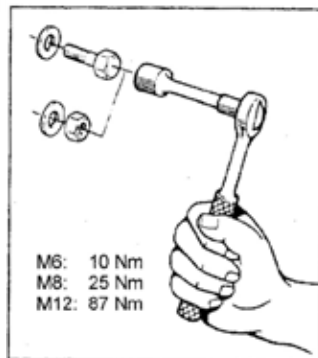

C  **Ø 8**
x 2

D  **TE 6x25**
x 2

E  **Grande Ø 6**
Big
Grand
x 4

F  **Ø 6**
x 4

G  **TE 6x20**
x 2

H  **LB/256/A**
x 2

VOLKSWAGEN T5

 **MISUTONIDA**
  *italian style* **4x4**
accessories

GB**FITTING
INSTRUCTIONS**

1. Remove the plastic protection located below the front bumper.
2. Fit the H brackets in the holes shown in picture 2 using A,B,C,D,E,F (pictures 3,4,5).
3. Fit the accessory on the H brackets using G,E,F as shown in picture 6.
4. Fit back the plastic protection (pictures 7 and 8).
5. Tighten all the set of bolts.